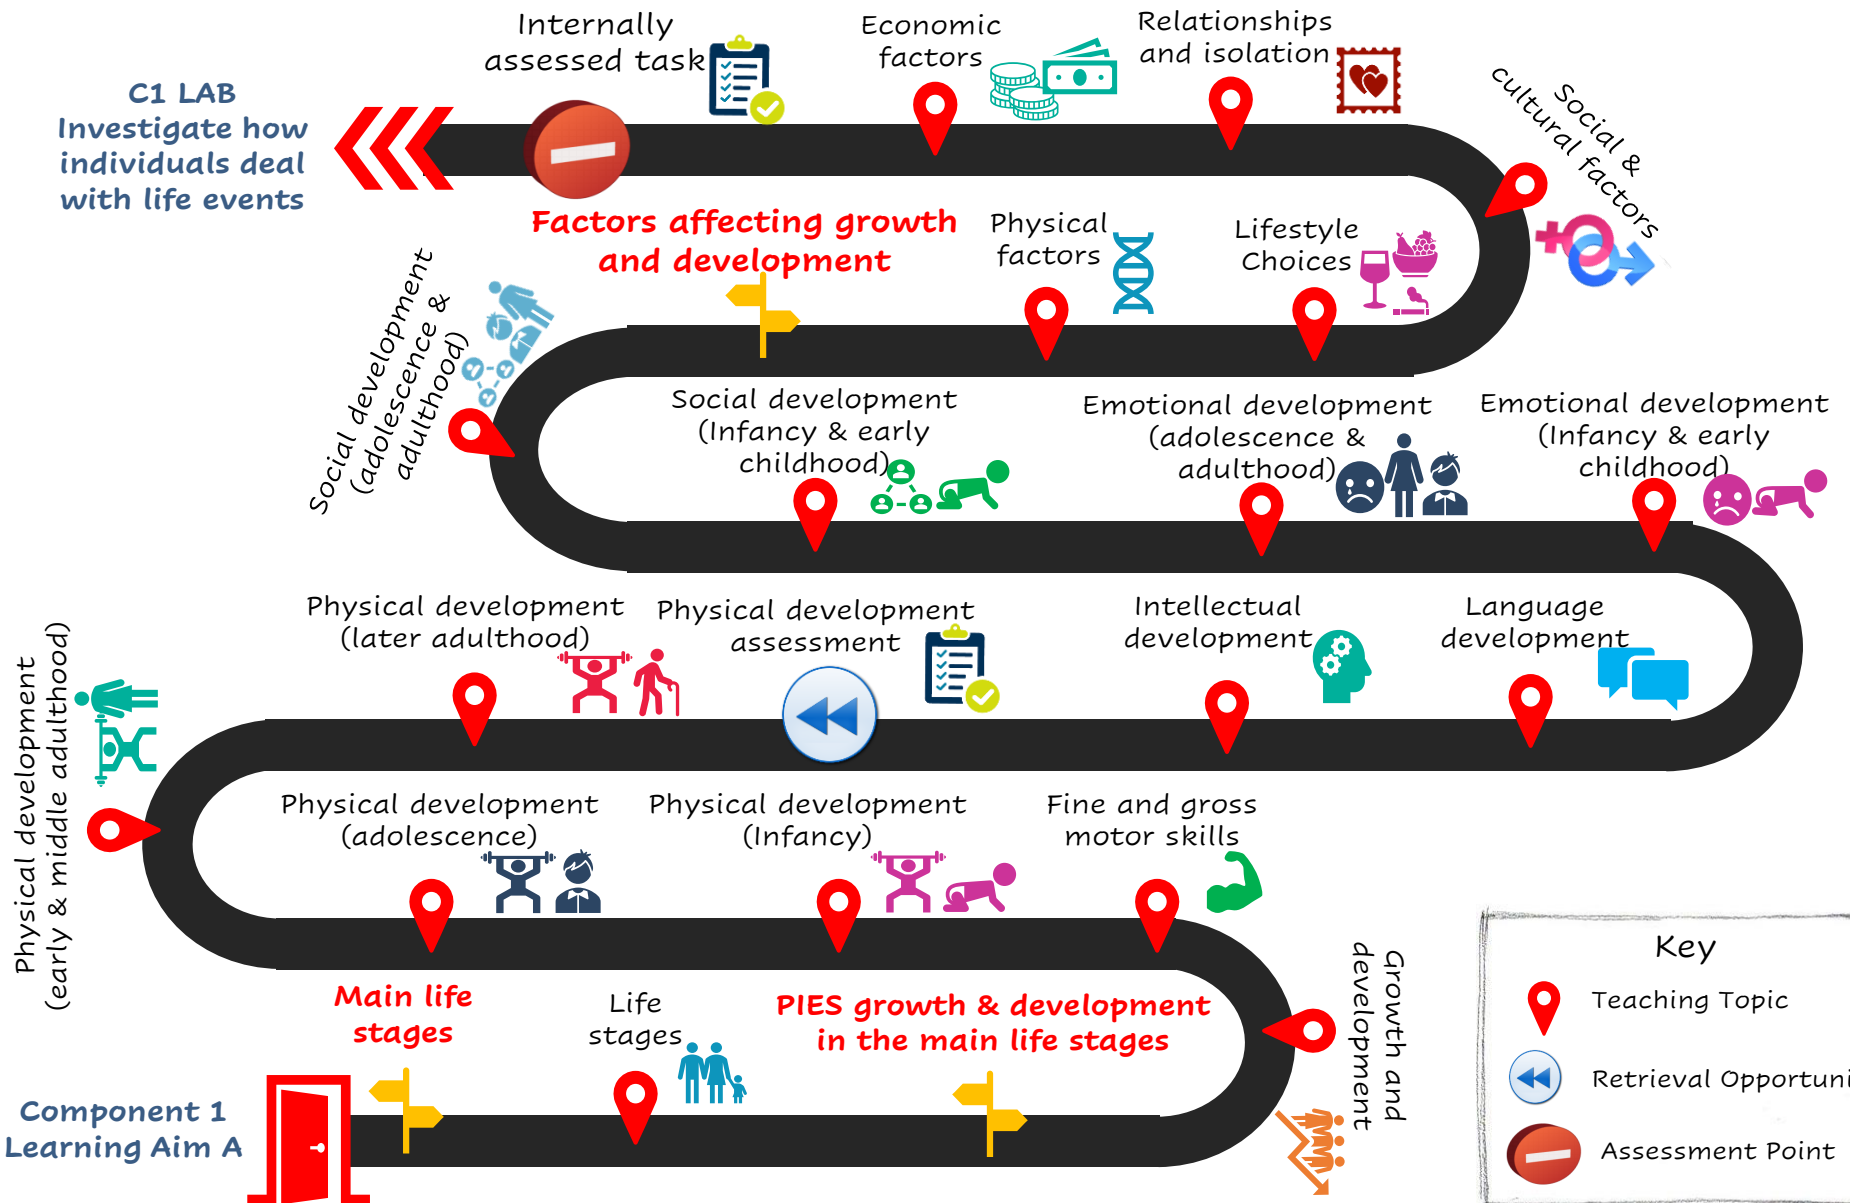

# BTEC Tech Award Health and Social Care

## Course learning journey

# BTEC Health and Social Care

Component 1 (LAA) Understand human growth and development across life stages and the factors that affect it

**C1 LAB**  
Investigate how individuals deal with life events

**Component 1 Learning Aim A**

Key	
	Teaching Topic
	Retrieval Opportunity
	Assessment Point