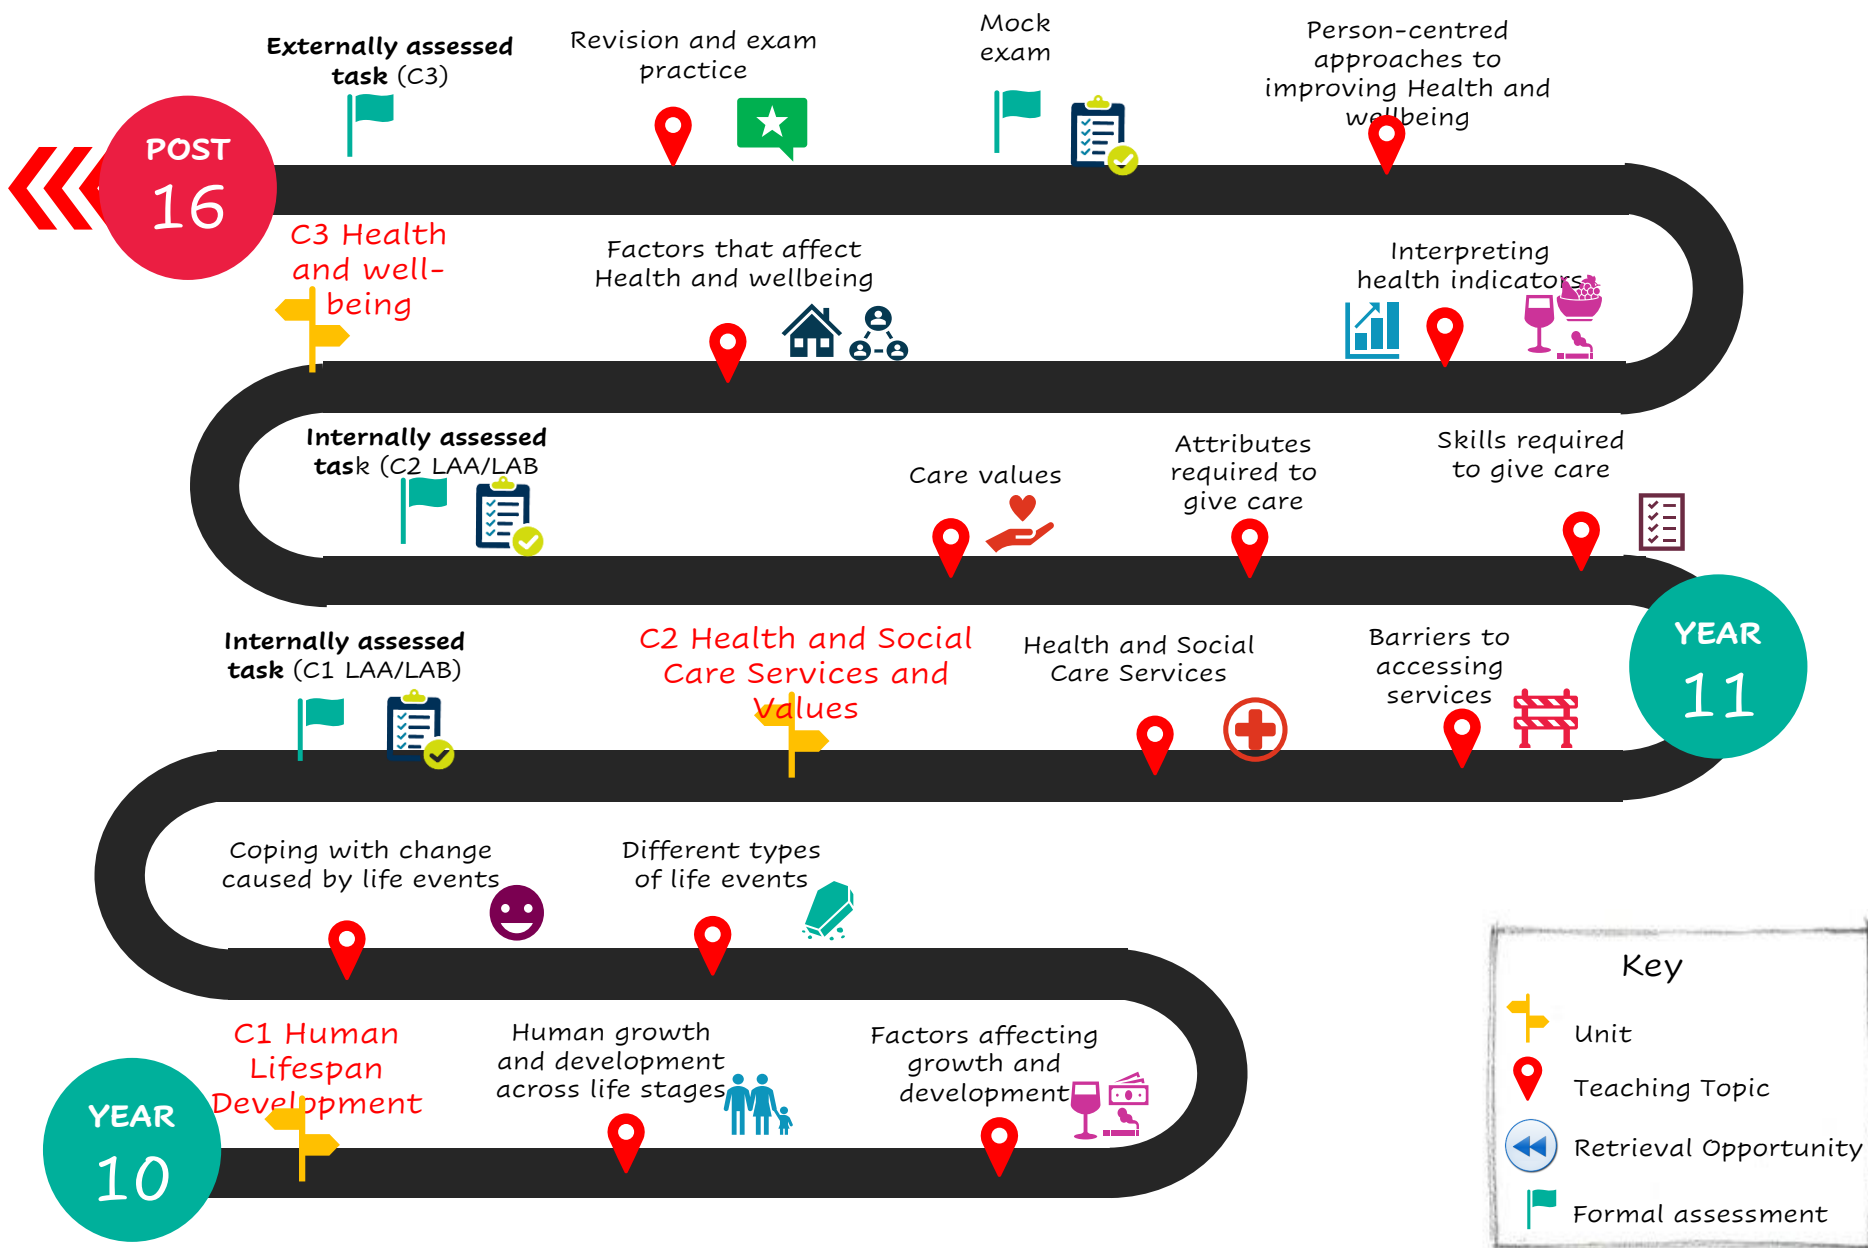

# BTEC Tech Award Health and Social Care

## Course learning journey

# BTEC Health and Social Care

Component 1 (LAA) Understand human growth and development across life stages and the factors that affect it

**C1 LAB**  
Investigate how individuals deal with life events

**Component 1 Learning Aim A**

Key	
	Teaching Topic
	Retrieval Opportunity
	Assessment Point