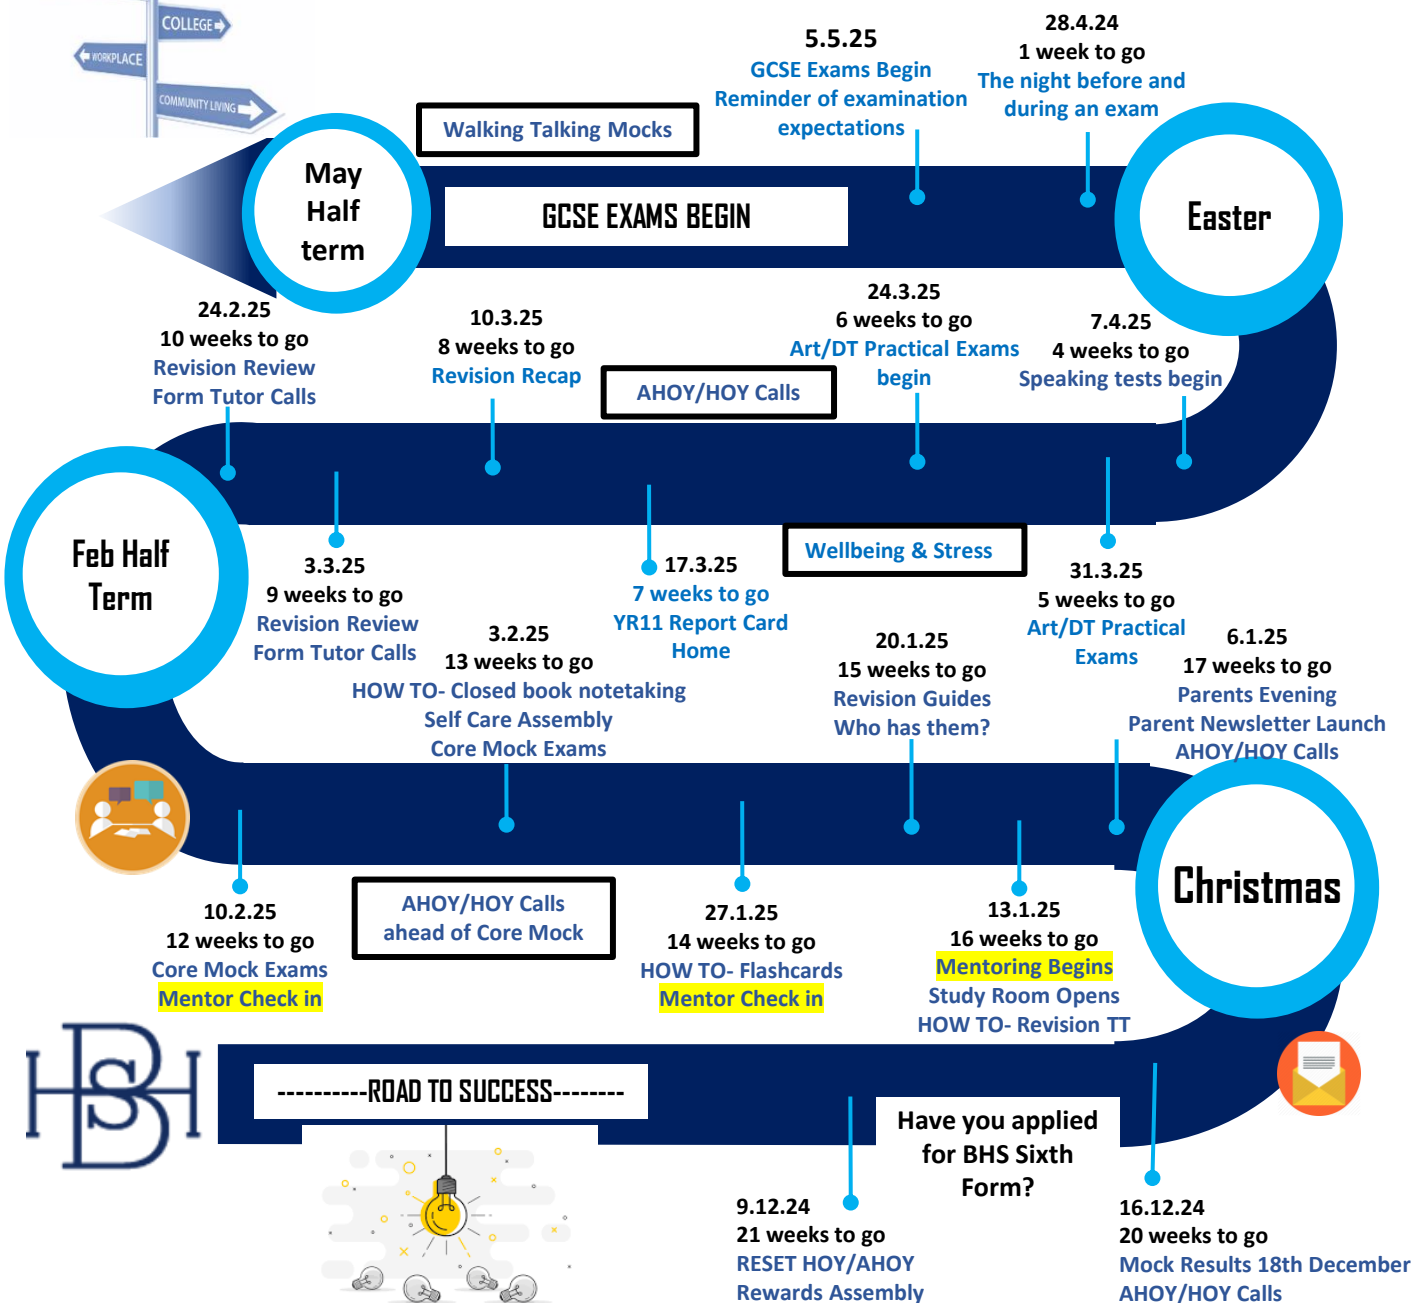

**BIDDULPH
HIGH
SCHOOL**

-----ROAD TO SUCCESS-----

YR11 Road Map

On the countdown to the first GCSE examination there will be support from Biddulph High staff to help aid students in planning their revision and independent study time, revision techniques and application of these.